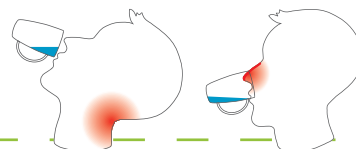

VITAL SERIES

A range of red and white contrasting tableware designed to stimulate the appetite and help people more easily see their food or drink due to the colour contrasting rims.

Each piece is designed for maximum functionality and ease of use, making it easy for anyone with cognitive impairment or other mobility limitations to dine with dignity and independence.

Vital Plate and Bowl

- sloping inner edge helps food be easily scooped
- inconspicuous overhang for added grip and stability
- anti-slip ring on base to stop unwanted movement
- ideal for single handed use
- plate edge higher than a standard plate
- plates suited to main meals and soups
- bowl suited to entrees and desserts, or for smaller portions

CROSS SECTION

Vital Ergo Mug

- conical shaped inner cup
- two broad handles for easy grip and added stability
- shape allows contents to be emptied without tilting head
- ideal for drinking in bed or laying down
- thermodynamic function helps contents stay warm or cool

IMPEDIMENTS WITH CONVENTIONAL MUGS

VITAL ERGO MUG

PLATE 26 CM

PLATE 20 CM

BOWL 15 CM

ERGO MUG

	PLATE 26 CM	PLATE 20 CM	BOWL 15 CM	ERGO MUG
CODE	10521	10144	9657	12489
CAPACITY	760 ml	360 ml	185 ml	200 ml
WEIGHT	495 g	300 g	155 g	147 g
DIMENSIONS	260 x 40 mm	200 x 15 mm	155 x 35 mm	80.5 x 108.5 mm