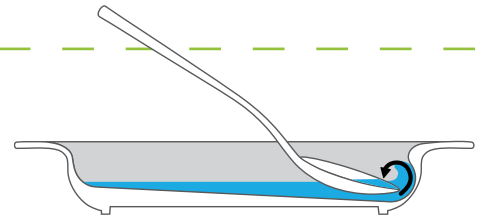

VITAL SERIES

A range of red and white contrasting tableware designed to stimulate the appetite and help people more easily see their food or drink due to the colour contrasting rims.

Each piece is designed for maximum functionality and ease of use, making it easy for anyone with cognitive impairment or other mobility limitations to dine with dignity and independence.

Vital Plate and Bowl

- sloping inner edge helps food be easily scooped
- inconspicuous overhang for added grip and stability
- anti-slip ring on base to stop unwanted movement
- ideal for single handed use
- plate edge higher than a standard plate
- plates suited to main meals and soups
- bowl suited to entrees and desserts, or for smaller portions

CROSS SECTION

Vital Ergo Mug

- conical shaped inner cup
- two broad handles for easy grip and added stability
- shape allows contents to be emptied without tilting head
- ideal for drinking in bed or laying down
- thermodynamic function helps contents stay warm or cool

IMPEDIMENTS WITH CONVENTIONAL MUGS

VITAL ERGO MUG

PLATE 26 CM

PLATE 20 CM

BOWL 15 CM

ERGO MUG

	PLATE 26 CM	PLATE 20 CM	BOWL 15 CM	ERGO MUG
CODE	10521	10144	9657	12489
CAPACITY	760 ml	360 ml	185 ml	200 ml
WEIGHT	495 g	300 g	155 g	147 g
DIMENSIONS	260 x 40 mm	200 x 15 mm	155 x 35 mm	80.5 x 108.5 mm