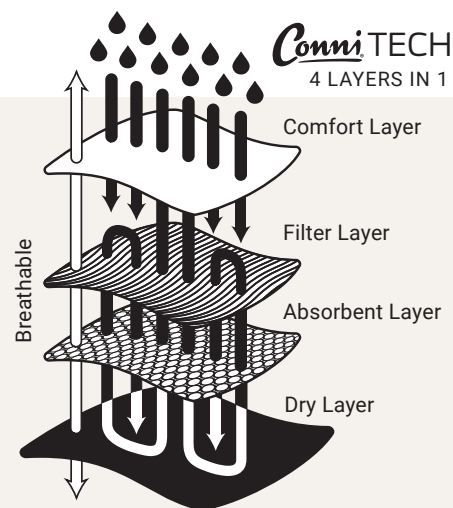

Absorbent & Waterproof
Underwear with purpose

- Suitable for light incontinence or light bladder leakage (LBL)
- Discreet, secure and slim absorbent fixed pad extends to waist front and back
- Breathable waterproof barrier keeps clothing dry and hygienic
- Machine washable and tumble dryer safe
- No additional pad or waterproofs necessary
- To be worn as regular pull on underwear

HYGROSCOPIC SYSTEM

FABRIC CONTENT

OUTER FABRIC: 95% COTTON, 5% ELASTANE
GUSSET SOAKER: 100% POLYESTER
GUSSET LINING: 100% POLYURETHANE

WOMEN'S SIZES

AU/NZ Size	Waist	Hip	US Size
10	71cm	98cm	6 (S)
	28"	38"	
12	76cm	103cm	8 (M)
	30"	40"	
14	81cm	108cm	10 (L)
	32"	42"	
16	86cm	113cm	12 (XL)
	34"	44"	
18	91cm	118cm	14 (2XL)
	36"	46"	
20	96cm	123cm	16 (3XL)
	38"	48"	
22	101cm	128cm	18 (4XL)
	40"	50"	
24	106cm	133cm	20 (5XL)
	42"	52"	
26	111cm	138cm	22 (6XL)
	44"	54"	