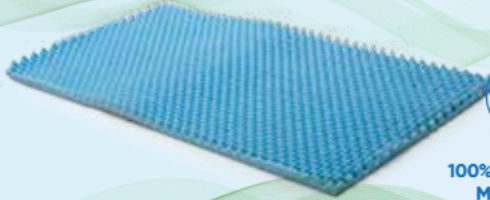

# Mattress Toppers

## Body Huggar Mattress Topper

100% AUSTRALIAN  
MADE FOAM

Deluxe 'egg carton' foam  
mattress topper designed to  
give you pressure free comfort

## Memory Mattress Topper

100% AUSTRALIAN  
MADE MEMORY FOAM

Memory foam contours to your  
body shape, diffusing pressure  
points from head to toe

## Naturelle Latex Mattress Topper

Designed to go on top of your  
current mattress to add a  
superior level of comfort

**Totally natural from the rubber tree.**

The Naturelle topper is made from natural latex. Its natural properties prevent bacterial and fungal growth, and it provides an inhospitable environment for dust mites.