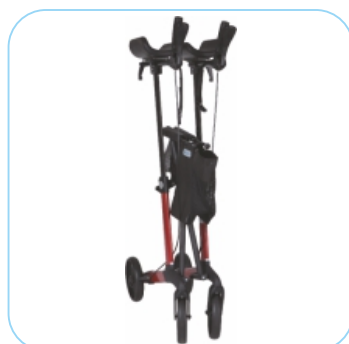

SERVER^W

WITH GREAT STYLE

REHASENSE

FOLDABLE

It is foldable, staying firmly closed making it is easy to transport.

STEADY AND DURABLE

The frame and seat are tested and approved on users with a maximum weight of 150 kg. Light and reliable brakes act on the TPE covered unbreakable wheels. The optimal and rigid design of the frame and the fore arm support ensures the best possible usage comfort (lightness, turning circle and steadiness).

SIZES

The **Server W** is available in size large.

HEIGHT ADJUSTABLE

The **Server W** is easily height adjustable in the range from 90 – 115 cm.

ACCESSORIES

Server W can be fitted with most of the Rehasense accessories.

Ergonomic shaped hand grips adjustable to the position of the hand. Smooth operating hand brakes.

Seat height 62 cm.

Maintenance free brakes and TPE-covered unbreakable wheels.

Stays firmly closed with the lock and is easy to open with the push button.

Practical easy-to-remove shopping bag with special designed easy-to-go clips.

Unique triangle profile ensures the durability up to 150 kg.

TECHNICAL INFORMATION

Standard colours:

Wine red Sober grey

Max. user weight: