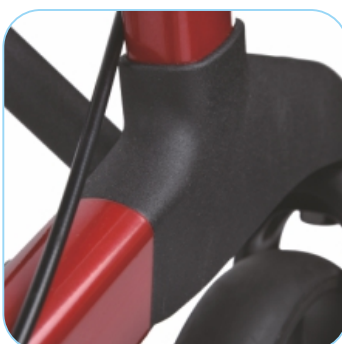

Ergonomic shaped hand grips adjustable to the position of the hand. Smooth operating hand brakes.

Seat height 62 cm.

Maintenance free brakes and TPE-covered unbreakable wheels.

Stays firmly closed with the lock and is easy to open with the push button.

Practical easy-to-remove shopping bag with special designed easy-to-go clips.

Unique triangle profile ensures the durability up to 150 kg.

TECHNICAL INFORMATION

Standard colours:

Wine red Sober grey

Max. user weight: