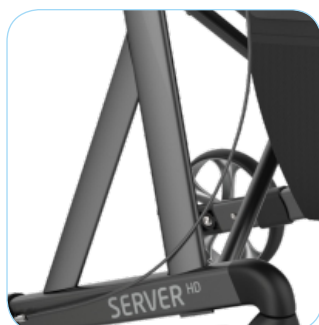

SERVER HD

THE HEAVY DUTY ROLLATOR

REHASENSE

FOLDABLE AND EASY TO CARRY

Server HD folds easily and stays that way with a simple locking system that doubles up as an ergonomically shaped carrying handle.

STEADY AND DURABLE

Frame and seat are tested and approved for maximum user weight of 200 kg. The brake mechanism is light yet positive. TPE-covered, unbreakable wheels.

HEIGHT ADJUSTABLE PUSH HANDLES

Server HD push handles are height adjustable with 10 positions, from 74 cm to 102 cm. The seat height is 62 cm with an extra wide 55 cm seat base. User comfort is ensured with an optimal frame design and ergonomic push handles.

ACCESSORIES

Server HD can be fitted with a broad range of Rehasense accessories.

Smooth adjustable handle height and lockable handbrakes.

Seat height 62 cm.

Maintenance free brakes and TPE-covered unbreakable wheels.

Unique HD triangle side frame with reinforced cross bar ensures a safe load limit of up to 200 kg.

Stays firmly locked when folded and is easy to open with the push button lock release.

Practical, easy-to-remove shopping bag with special design easy release clips.